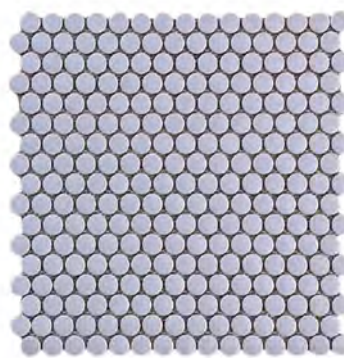

GEOMETRICS

COLLECTION

Wayne Tile
Company

waynetile.com

AVAILABLE ITEMS

1" HEXAGON

BLACK

GREY

WHITE

2" HEXAGON

BLACK

GREY

WHITE

4" HEXAGON

BLACK

GREY

WHITE

PENNYROUND

BLACK

GREY

WHITE

1x3 Herringbone

White

Grey

Black

2x7 Chevron

White Matte

White Glossy

White with Black Dot

Basketweave

Hexagon

Octagon