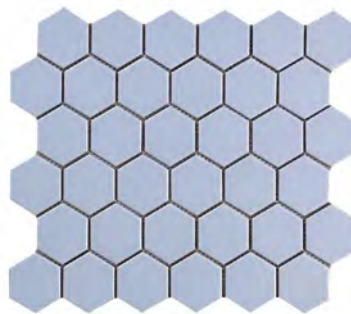

GEOMETRICS

COLLECTION

Wayne Tile
Company

waynetile.com

AVAILABLE ITEMS

1" HEXAGON

BLACK

GREY

WHITE

2" HEXAGON

BLACK

GREY

WHITE

4" HEXAGON

BLACK

GREY

WHITE

PENNYROUND

BLACK

GREY

WHITE

1x3 Herringbone

White

Grey