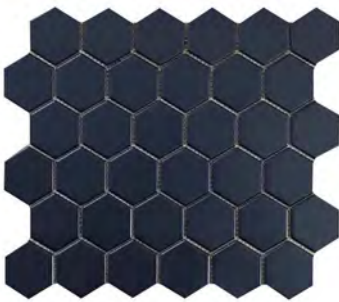

GEOMETRICS

COLLECTION

Wayne Tile
Company

waynetile.com

AVAILABLE ITEMS

1" HEXAGON

BLACK

GREY

WHITE

2" HEXAGON

BLACK

GREY

WHITE

4" HEXAGON

BLACK

GREY

WHITE

PENNYROUND

BLACK

GREY

WHITE

1x3 Herringbone

White

Grey