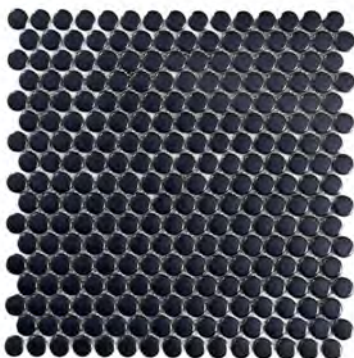

GEOMETRICS

COLLECTION

Wayne Tile
Company

waynetile.com

AVAILABLE ITEMS

1" HEXAGON

BLACK

GREY

WHITE

2" HEXAGON

BLACK

GREY

WHITE

4" HEXAGON

BLACK

GREY

WHITE

PENNYROUND

BLACK

GREY

WHITE

1x3 Herringbone

White

Grey

Black

2x7 Chevron

White Matte

White Glossy

White with Black Dot

Basketweave

Hexagon

Octagon