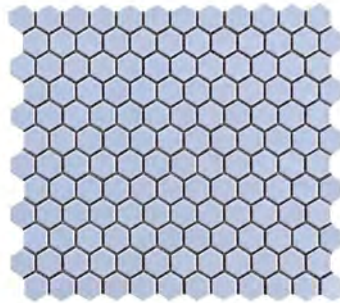

GEOMETRICS

COLLECTION

Wayne Tile
Company

waynetile.com

AVAILABLE ITEMS

1" HEXAGON

BLACK

GREY

WHITE

2" HEXAGON

BLACK

GREY

WHITE

4" HEXAGON

BLACK

GREY

WHITE

PENNYROUND

BLACK

GREY

WHITE

1x3 Herringbone

White

Grey