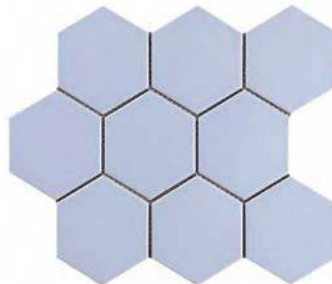

GEOMETRICS

COLLECTION

Wayne Tile
Company

waynetile.com

AVAILABLE ITEMS

1" HEXAGON

BLACK

GREY

WHITE

2" HEXAGON

BLACK

GREY

WHITE

4" HEXAGON

BLACK

GREY

WHITE

PENNYROUND

BLACK

GREY

WHITE

1x3 Herringbone

White

Grey