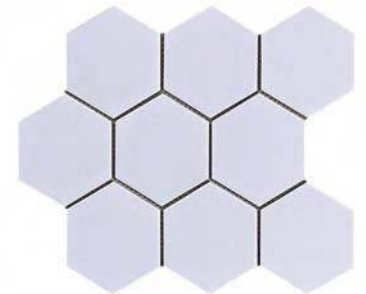

GEOMETRICS

COLLECTION

Wayne Tile
Company

waynetile.com

AVAILABLE ITEMS

1" HEXAGON

BLACK

GREY

WHITE

2" HEXAGON

BLACK

GREY

WHITE

4" HEXAGON

BLACK

GREY

WHITE

PENNYROUND

BLACK

GREY

WHITE

1x3 Herringbone

White

Grey