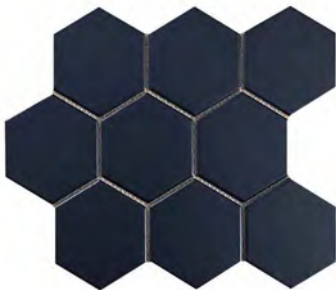

GEOMETRICS

COLLECTION

Wayne Tile
Company

waynetile.com

AVAILABLE ITEMS

1" HEXAGON

BLACK

GREY

WHITE

2" HEXAGON

BLACK

GREY

WHITE

4" HEXAGON

BLACK

GREY

WHITE

PENNYROUND

BLACK

GREY

WHITE

1x3 Herringbone

White

Grey