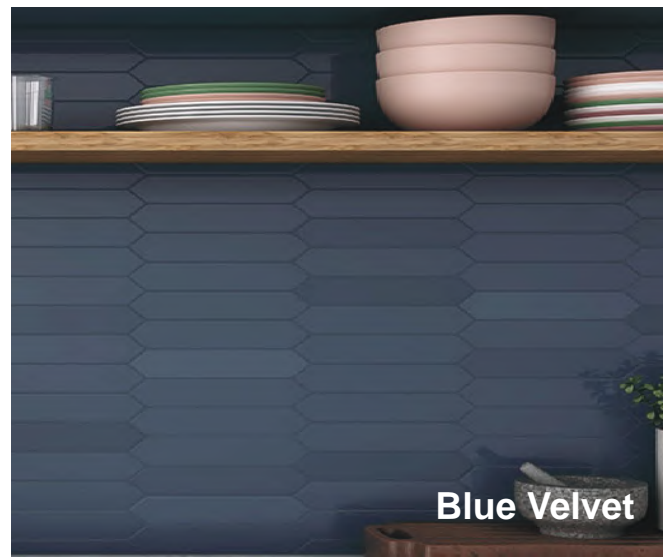

# COLLECTION

Wayne Tile  
Company

[waynetile.com](http://waynetile.com)

**Arrow Caribbean Blue**

**Arrow Blue Canard**

**Adriatic Blue**

**Apple**

**Green Halite**

**Blue Velvet**

Arrow Blush Pink

# ARROW

Available Size: 2"x10" Picket

Adriatic Blue

Apple

Black

Blue Canard

Blue Velvet

Blush Pink