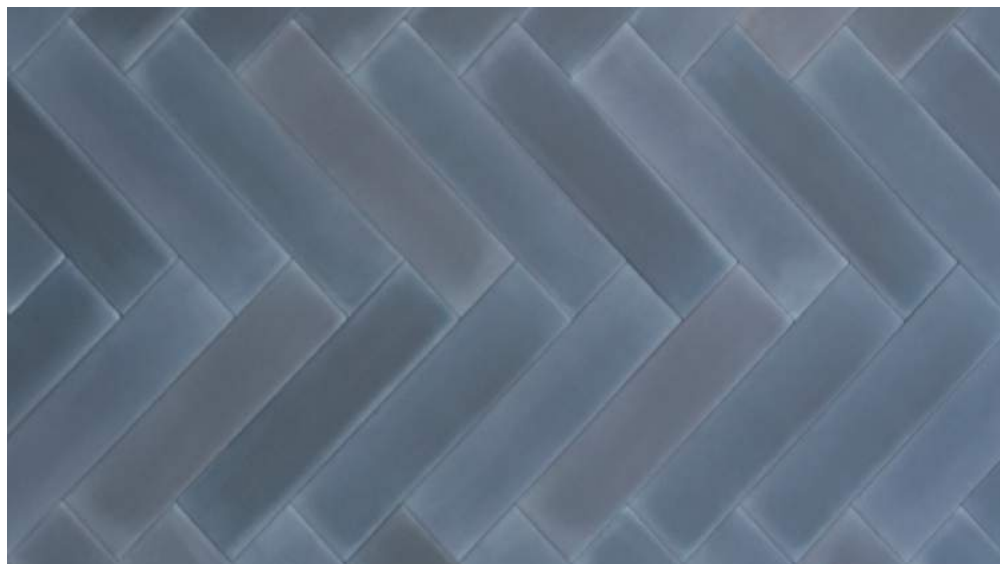

Rosa 3x12

Ferro 3x12

Salvia 3x12

Glicine 3x12

Tabacco 3x12

Colori

Available Items

7" Hexagon

Acqua Hexagon

Glicine Hexagon

Salvia Hexagon

Blu Hexagon

Latte Hexagon

Tabacco Hexagon

Celeste Hexagon

Nero Hexagon

Ferro Hexagon

Rosa Hexagon

Colori collection is made of glazed porcelain and belongs to the Bla group (Rule EN 14411). These tiles fulfil the necessary qualifications requested by the CE brand.