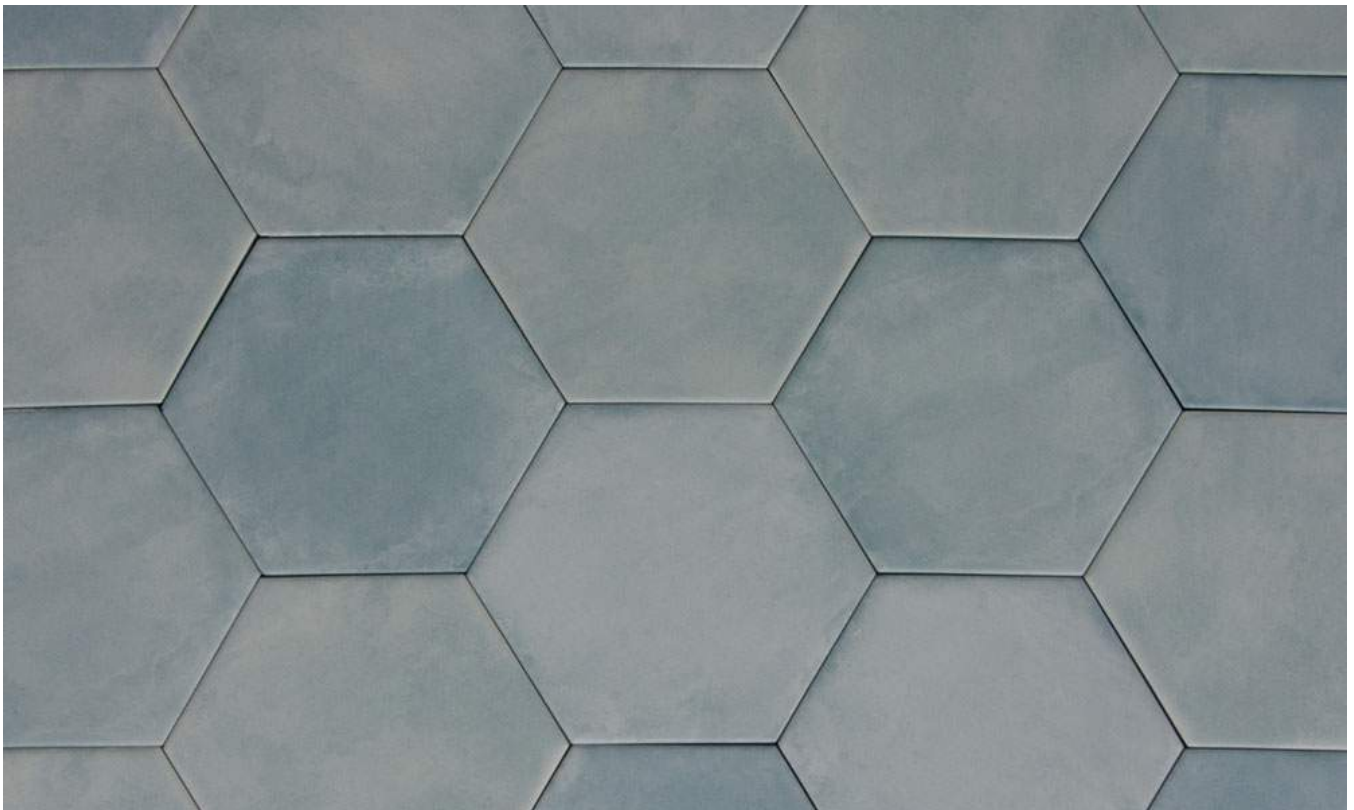

Colori

Colori

Available Items

Acqua 3x12

Latte 3x12

Blu 3x12

Nero 3x12

Celeste 3x12

Rosa 3x12

Ferro 3x12

Salvia 3x12

Glicine 3x12

Tabacco 3x12

Colori

Available Items

7" Hexagon

Acqua Hexagon

Glicine Hexagon

Salvia Hexagon

Blu Hexagon

Latte Hexagon

Tabacco Hexagon

Celeste Hexagon

Nero Hexagon

Ferro Hexagon

Rosa Hexagon

Colori collection is made of glazed porcelain and belongs to the Bla group (Rule EN 14411). These tiles fulfil the necessary qualifications requested by the CE brand.